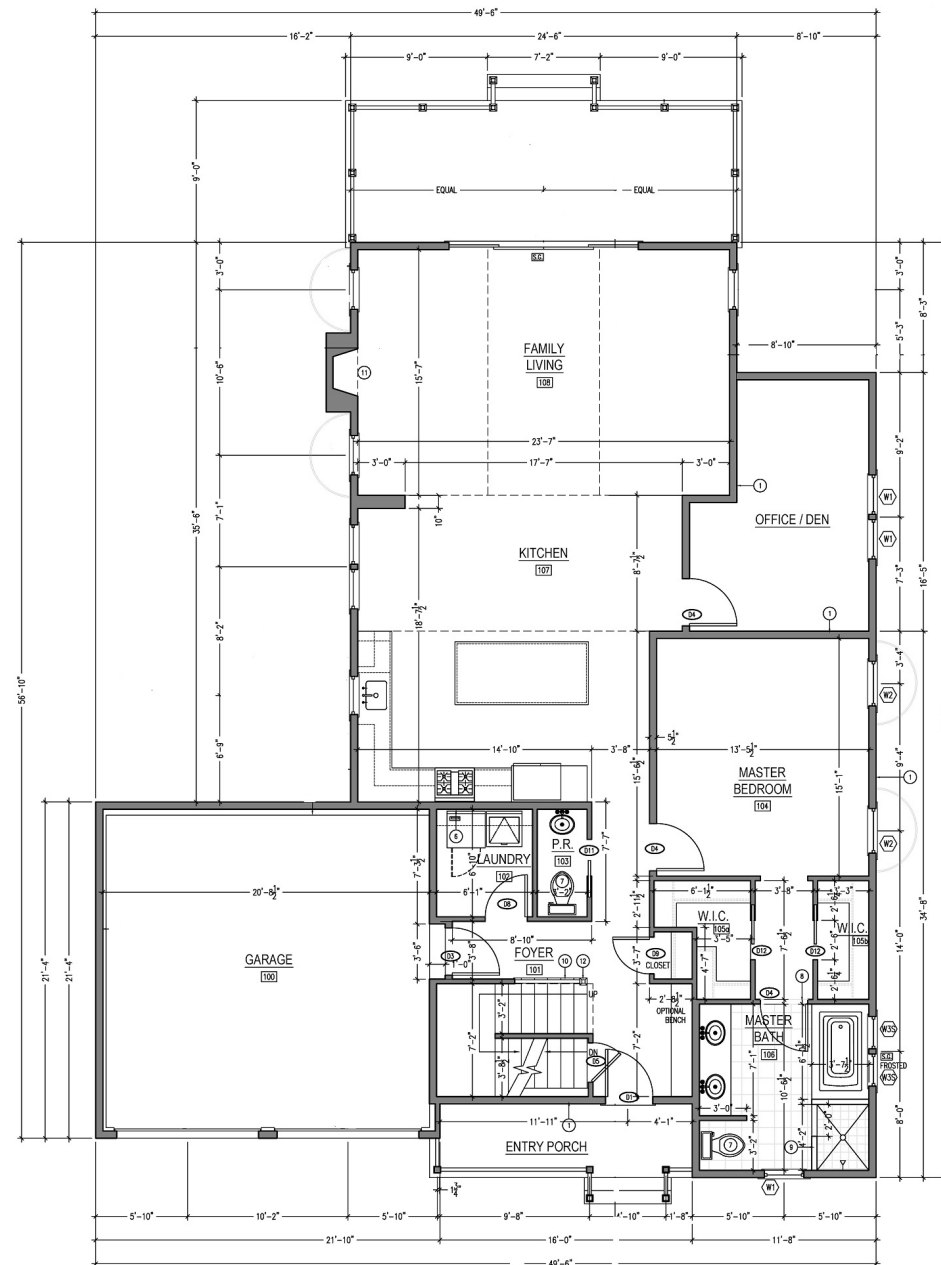

THE FLAT POND FORSYTHIA HOME

APPROXIMATELY 2,200 SQUARE FEET

FIRST FLOOR

SECOND FLOOR

Artist's rendering and floor plans are for illustration purposes and may reflect certain optional items. All dimensions shown are approximate and are subject to construction variances, tolerances and field conditions. Seller reserves the right to make changes to the plans at any time.