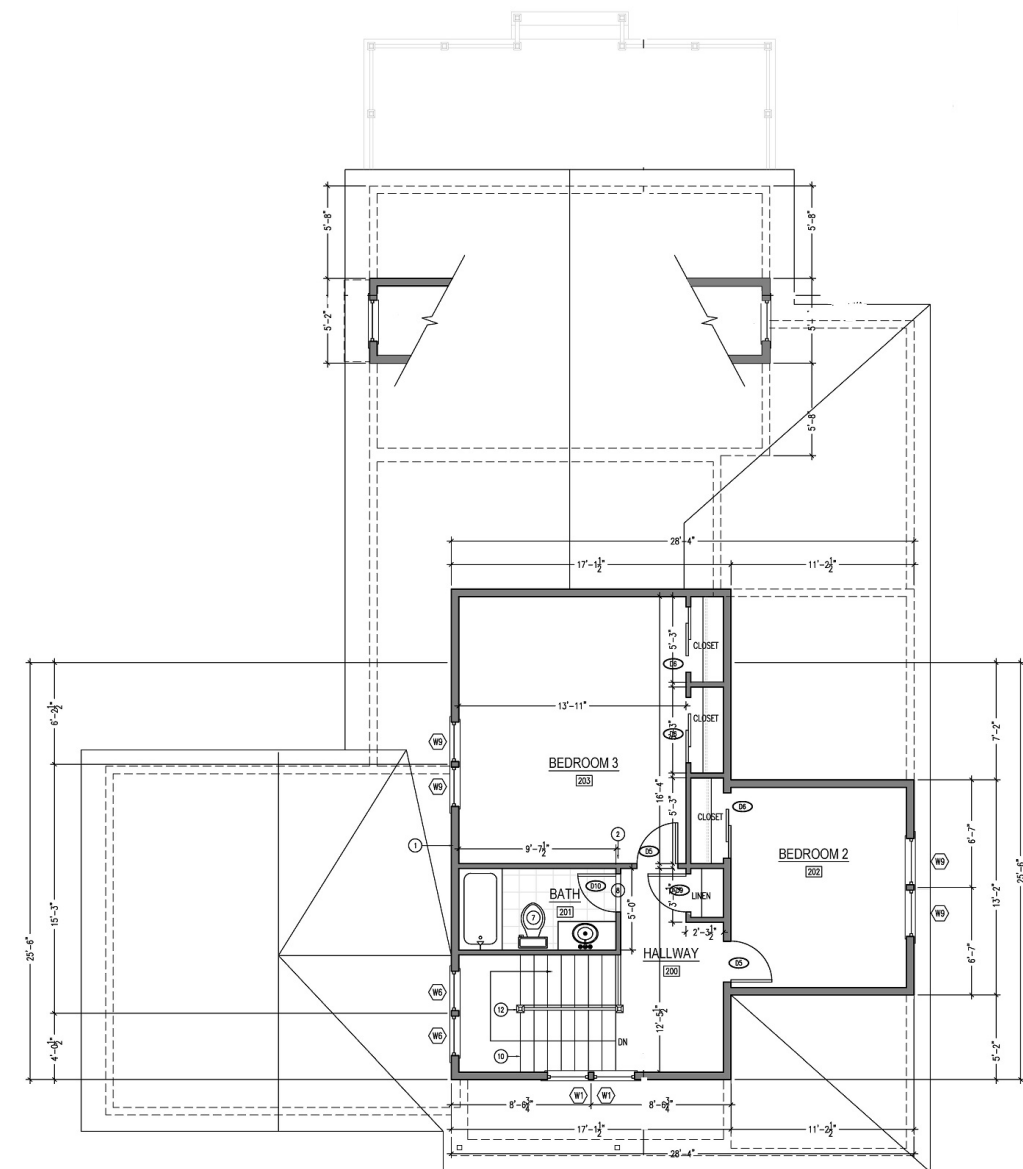

THE FLAT POND FORSYTHIA HOME

APPROXIMATELY 2,200 SQUARE FEET

FIRST FLOOR

SECOND FLOOR

Artist's rendering and floor plans are for illustration purposes and may reflect certain optional items. All dimensions shown are approximate and are subject to construction variances, tolerances and field conditions. Seller reserves the right to make changes to the plans at any time.